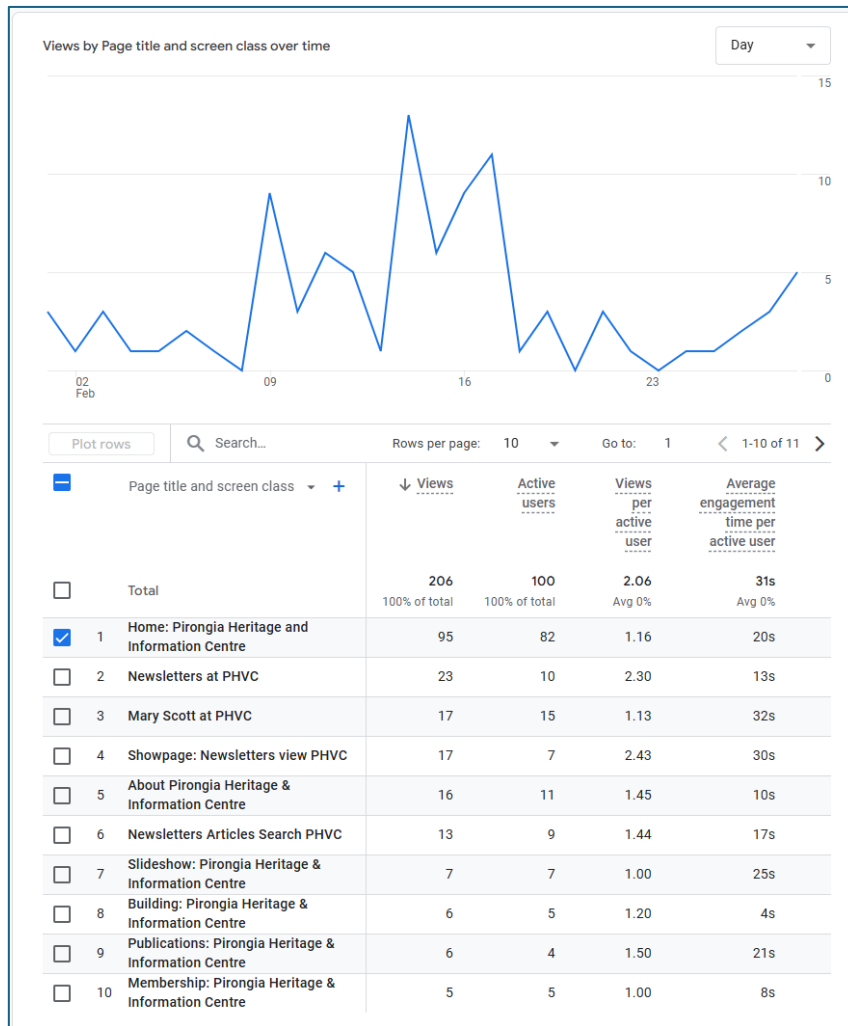

Website Stats – February 2025

Overall visits to our website were increased a little compared to January. A significant increase in interest in the Newsletter pages and newsletter articles.

Visitors for February compared to January:

February

Country	Active users	New users
Total	100	92
1 New Zealand	52	51
2 United States	32	32
3 China	7	0
4 Ireland	3	3
5 Australia	2	2
6 Poland	2	2
7 (not set)	1	1
8 Canada	1	1
9 Germany	1	0

January

Country	Active users	New users
Total	65	62
1 New Zealand	36	36
2 United States	13	13
3 Germany	5	5
4 Australia	3	3
5 China	3	0
6 France	2	2
7 Ireland	2	2
8 Indonesia	1	1